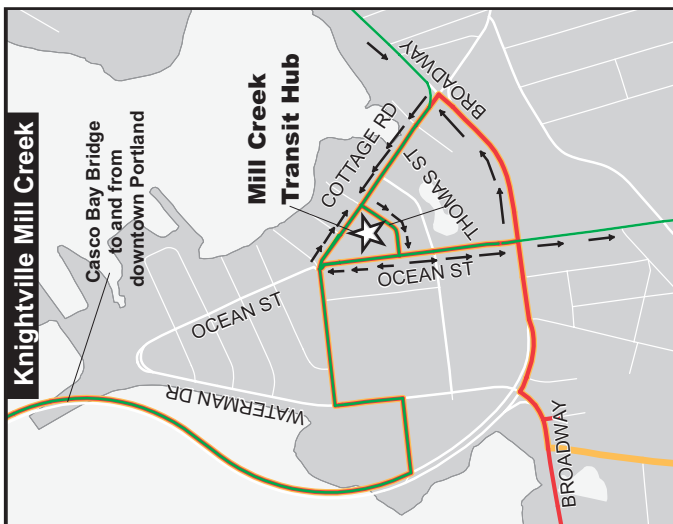

FARE:

Full	$1.50
Student	$1.25
Senior/Disabled	.75

10 RIDE TICKETS:

Regular	$13.50
Student	$11.25
Senior/Disabled	$ 6.75