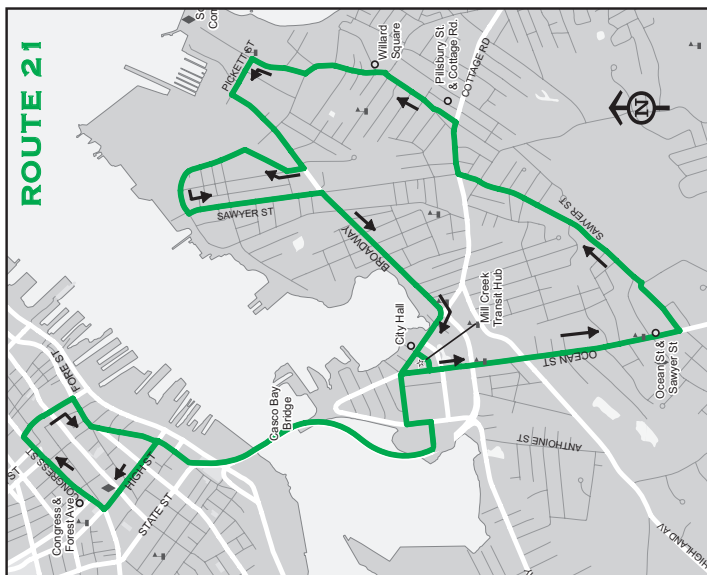

FARE:

Full	$1.50
Student	$1.25
Senior/Disabled	.75

10 RIDE TICKETS:

Regular	$13.50
Student	$11.25
Senior/Disabled	$ 6.75