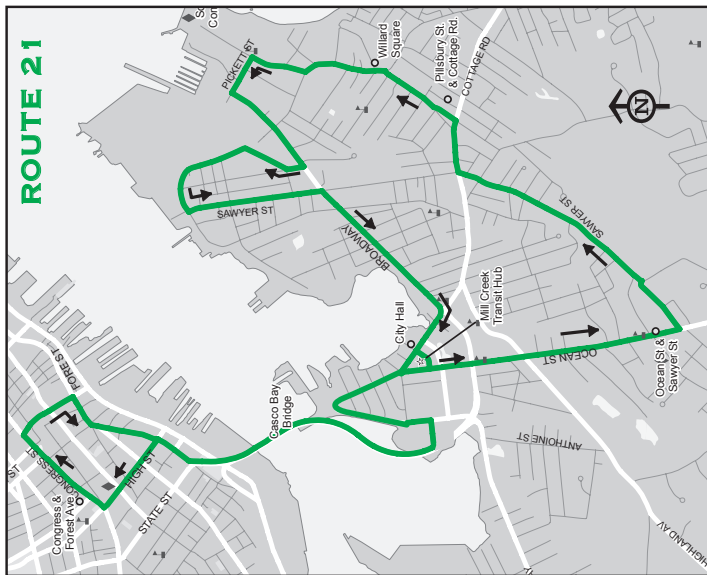

Cash:

Single Ride Fare

Full Fare..... $2.00

Reduced Fare... $1.00

Youth Fare..... $1.00

Smart Card/Mobile App/Token:

Single Ride Fare

Full Fare.....$2.00 (90 minute pass)

Reduced Fare...$1.00 (90 minute pass)

Youth Fare.....$1.00 (90 minute pass)