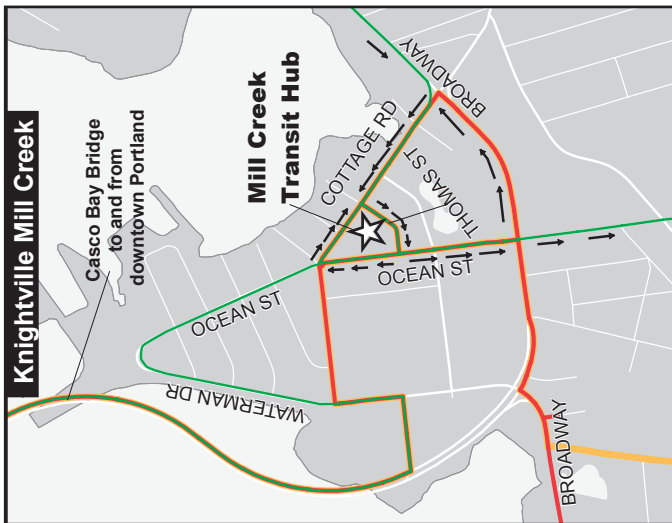

Cash:

Single Ride Fare

Full Fare..... $2.00

Reduced Fare... $1.00

Youth Fare..... $1.00

Smart Card/Mobile App/Token:

Single Ride Fare

Full Fare.....$2.00 (90 minute pass)

Reduced Fare...$1.00 (90 minute pass)

Youth Fare.....$1.00 (90 minute pass)