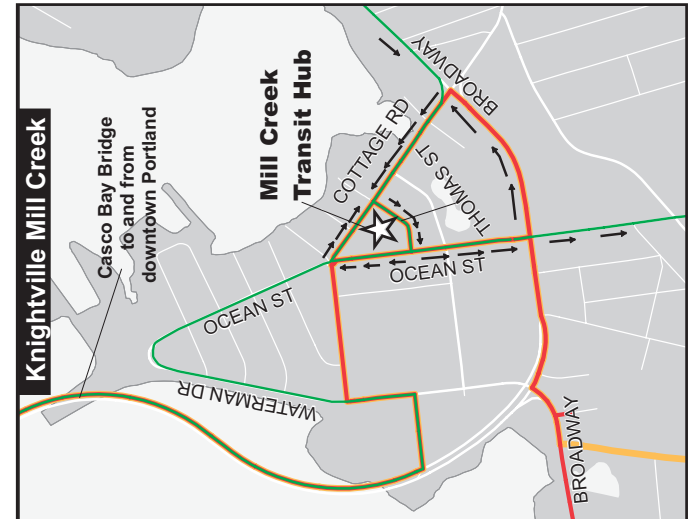

21 Willard Square

Willard Sq. and SMCC /
Downtown Portland

21

Monday through Friday

Outbound to Willard Square & SMCC			
Forest & Congress	Mill Creek Transit Hub	Ocean St. & Sawyer St.	Pillsbury St. & Cottage Rd.
			6:35
7:00	7:10	7:15	7:20
7:45	7:55	8:00	8:05
8:30	8:45	8:50	8:55
9:30	9:45	9:50	9:55
10:30	10:45	10:50	10:55
11:30	11:45	11:50	11:55
12:30	12:45	12:50	12:55
1:30	1:45	1:50	1:55
2:30	2:45	2:50	2:55
3:30	3:45	3:50	3:55
4:30	4:45	4:50	4:55
5:30	5:45	5:50	5:55
6:15	6:25	6:30	6:35
7:00	7:15	7:20	7:22
7:40	7:50	7:55	7:57
8:15	8:25	8:28	8:30
8:50	9:00	9:03	9:05
9:25	9:35	9:38	9:40
10:00	10:10	10:13	10:15
10:35	10:40	10:43	10:45
11:05	11:15	Drop off Willard Square	

Inbound to Portland			
SMCC	Ferry Village High St & Sawyer St.	Mill Creek Transit Hub	Forest & Congress
6:37	6:40	6:50	7:00
7:22	7:25	7:35	7:45
8:07	8:10	8:20	8:30
8:58	9:00	9:10	9:30
9:58	10:00	10:10	10:30
10:58	11:00	11:10	11:30
11:58	12:00	12:10	12:30
12:58	1:00	1:10	1:30
1:58	2:00	2:10	2:30
2:58	3:00	3:10	3:30
3:58	4:00	4:10	4:30
4:58	5:00	5:10	5:30
5:58	6:00	6:10	6:15
6:38	6:40	6:50	7:00
7:00	7:27	7:30	7:40
8:00	8:02	8:05	8:15
8:33	8:35	8:40	8:50
9:08	9:10	9:15	9:25
9:43	9:45	9:50	10:00
10:18	10:20	10:25	10:35
10:47	10:50	10:55	11:05
	H		

Sunday

			6:40
8:50	9:00	9:05	9:08
			10:35
11:30	11:45	11:50	11:53
1:00	1:15	1:20	1:23
2:15	2:30	2:35	2:38
3:40	3:55	4:00	4:03
4:25	4:35	Drop off Willard Square	
6:25	6:35	Drop off Willard Square	

6:43	6:45	6:50	7:00
9:10	9:12	9:20	9:30
10:38	10:40	10:50	11:00
11:55	11:58	12:05	12:15
1:25	1:27	1:35	1:45
2:40	2:43	2:50	3:00
4:05	4:08	4:15	4:25
	H		

H - Runs to Outer Highland Ave.

10-2019

City of
*South
Portland*

**BUS
SERVICE**

767-5556

Cash:

Single Ride Fare
Full Fare..... \$2.00
Reduced Fare... \$1.00
Youth Fare..... \$1.00

Smart Card/Mobile App/Token: