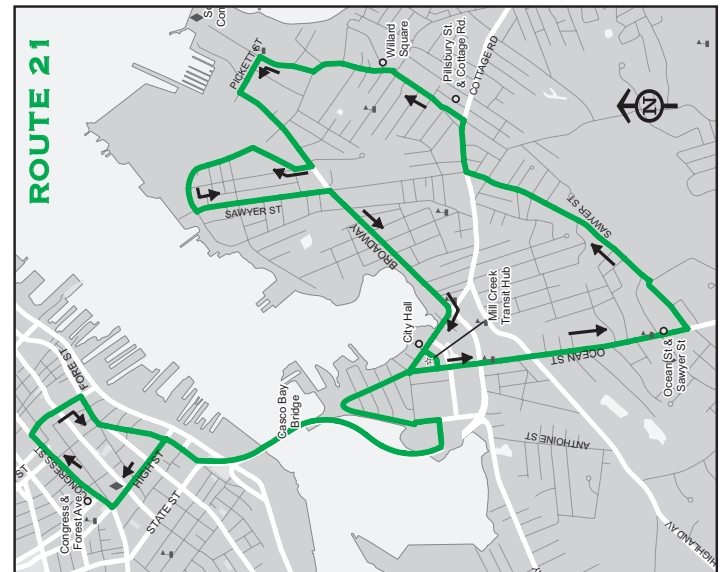

21 Willard Square

Willard Sq. and SMCC /
Downtown Portland

21

Monday through Friday

Outbound to Willard Square & SMCC			
Forest & Congress	Mill Creek Transit Hub	Ocean St. & Sawyer St.	Pillsbury St. & Cottage Rd.
			6:35
7:00	7:10	7:15	7:20
7:45	7:55	8:00	8:05
8:30	8:45	8:50	8:55
9:30	9:45	9:50	9:55
10:30	10:45	10:50	10:55
11:30	11:45	11:50	11:55
12:30	12:45	12:50	12:55
1:30	1:45	1:50	1:55
2:30	2:45	2:50	2:55
3:30	3:45	3:50	3:55
4:30	4:45	4:50	4:55
5:30	5:45	5:50	5:55
6:15	6:25	6:30	6:35
7:00	7:15	7:20	7:22
7:40	7:50	7:55	7:57
8:15	8:25	8:28	8:30
8:50	9:00	9:03	9:05
9:25	9:35	9:38	9:40
10:00	10:10	10:13	10:15
10:35	10:40	10:43	10:45
11:05	11:15	Drop off Willard Square	

Saturday

			6:35
7:00	7:10	7:15	7:20
7:45	7:55	8:00	8:05
8:30	8:45	8:50	8:55
9:30	9:45	9:50	9:55
10:30	10:45	10:50	10:55
11:30	11:45	11:50	11:55
12:30	12:45	12:50	12:55
1:30	1:45	1:50	1:55
2:30	2:45	2:50	2:55
3:30	3:45	3:50	3:55
4:30	4:45	4:50	4:55
5:30	5:45	5:50	5:55
6:15	6:25	6:30	6:35
7:00	7:15	7:20	7:22
7:40	7:50	7:55	7:57
8:15	8:25	8:28	8:30
8:50	9:00	9:03	9:05
9:25	9:35	9:38	9:40
10:00	10:10	10:13	10:15
10:35	10:40	10:43	10:45
11:05	11:15	Drop off Willard Square	

Sunday

			6:40
8:50	9:00	9:05	9:08
			10:35
11:30	11:45	11:50	11:53
1:00	1:15	1:20	1:23
2:15	2:30	2:35	2:38
3:40	3:55	4:00	4:03
4:25	4:35	Drop off Willard Square	
6:25	6:35	Drop off Willard Square	

6:43	6:45	6:50	7:00
9:10	9:12	9:20	9:30
10:38	10:40	10:50	11:00
11:55	11:58	12:05	12:15
1:25	1:27	1:35	1:45
2:40	2:43	2:50	3:00
4:05	4:08	4:15	4:25
	H		

H - Runs to Outer Highland Ave.

10-2019

City of
*South
Portland*

**BUS
SERVICE**

767-5556

Cash:

Single Ride Fare
Full Fare..... \$2.00
Reduced Fare... \$1.00
Youth Fare..... \$1.00

Smart Card/Mobile App/Token: