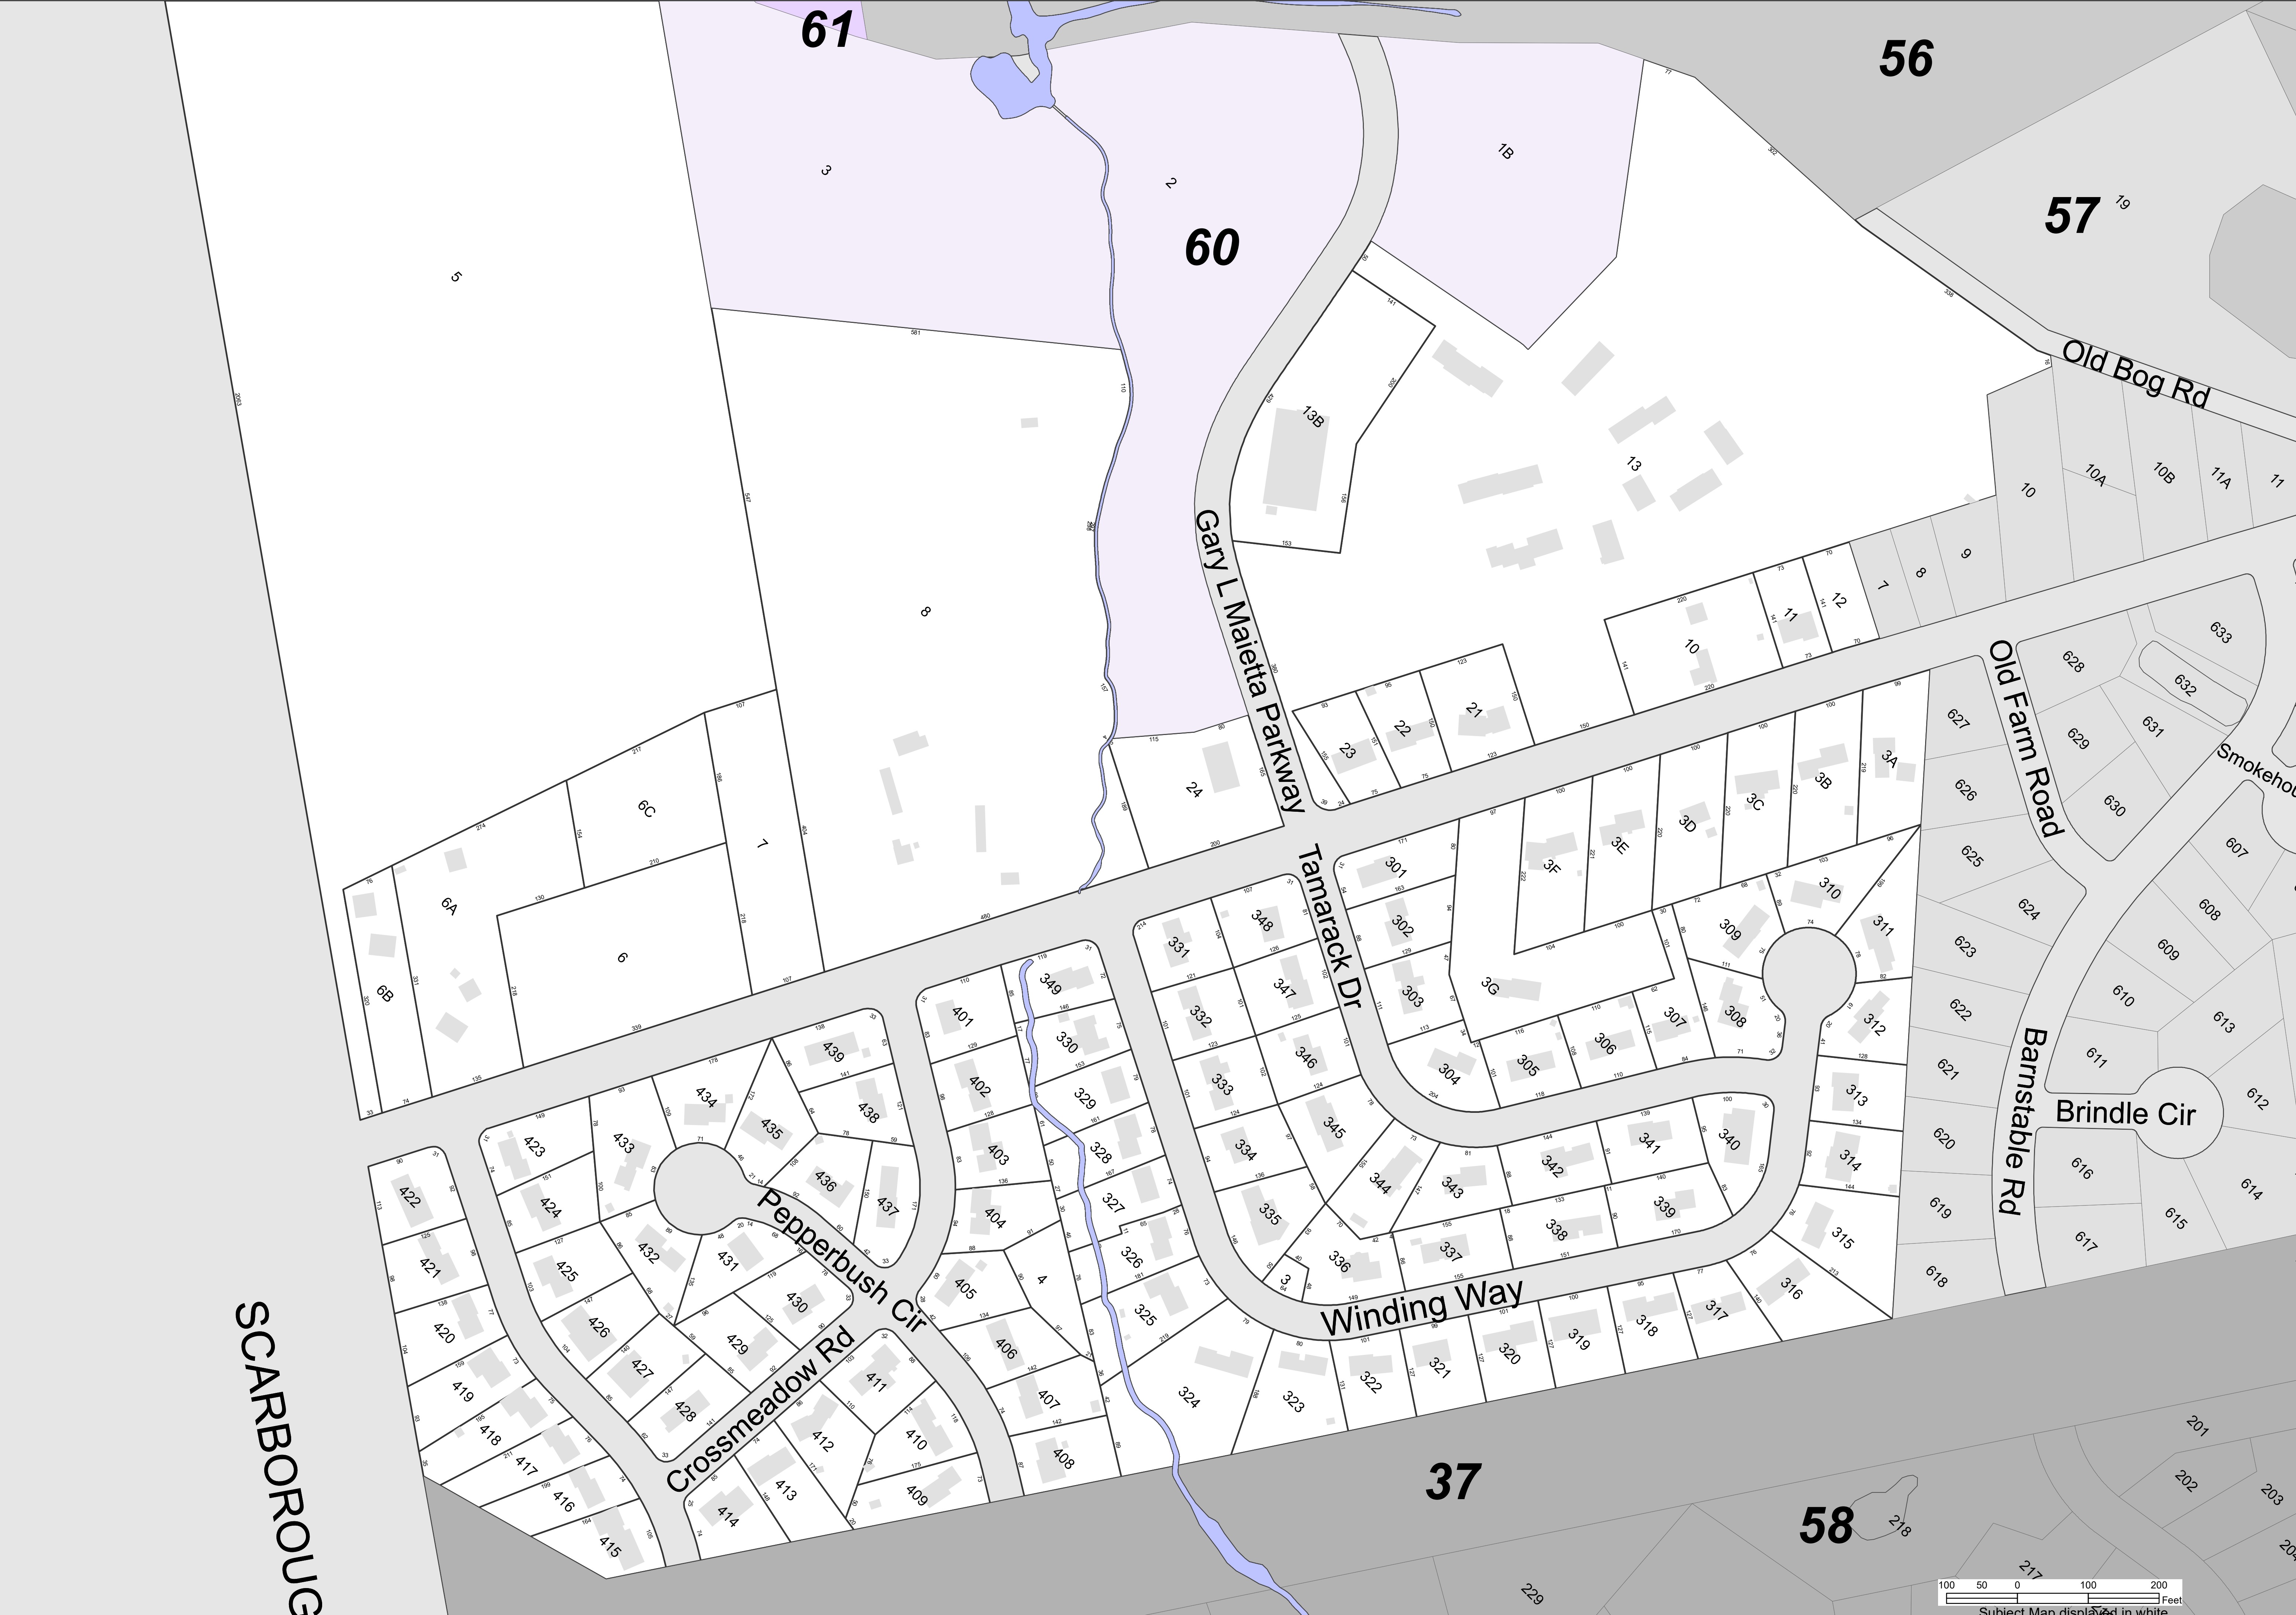

Original Base Maps JW Sewall Co
Updates by GIS Mapping and Analysis
City of South Portland Assessing Office

Revised to April 1st

Scale: = 100

2022

MAP: 59

Subject Map displayed in white

SCARBOROUGH